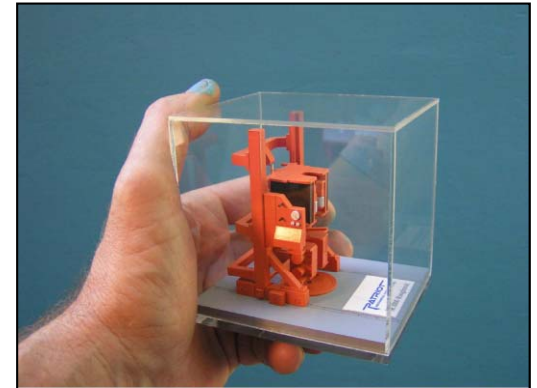

IRON ROUGHNECK