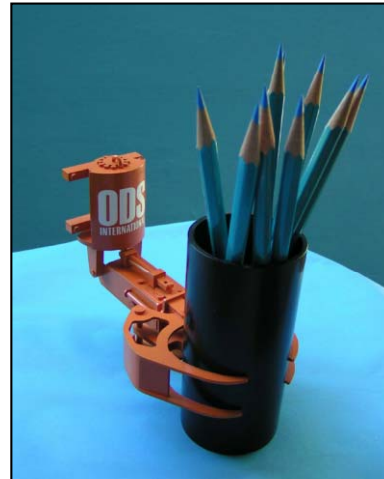

ODS PENCIL HOLDER