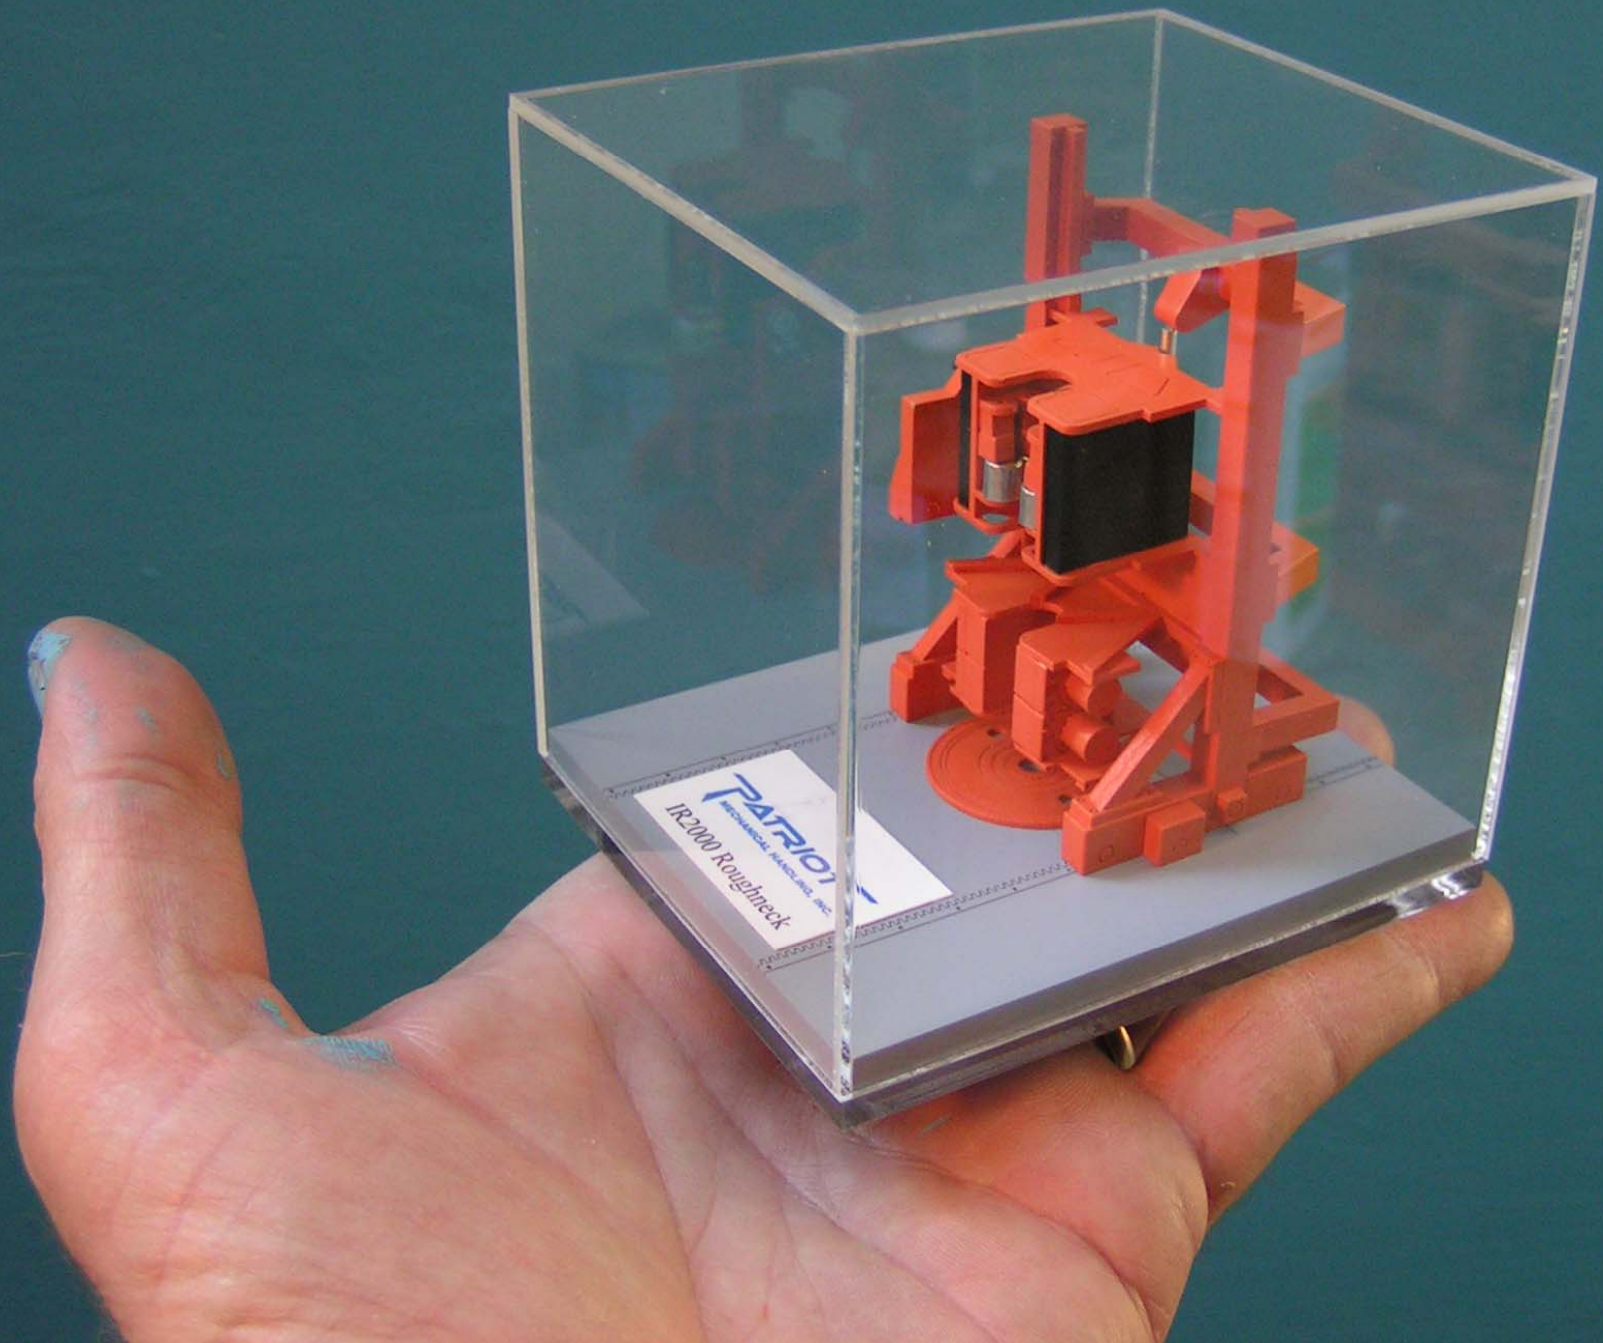

PATRIOT
MECHANICAL MANUFACTURING, INC.
IR2000 Roughneck