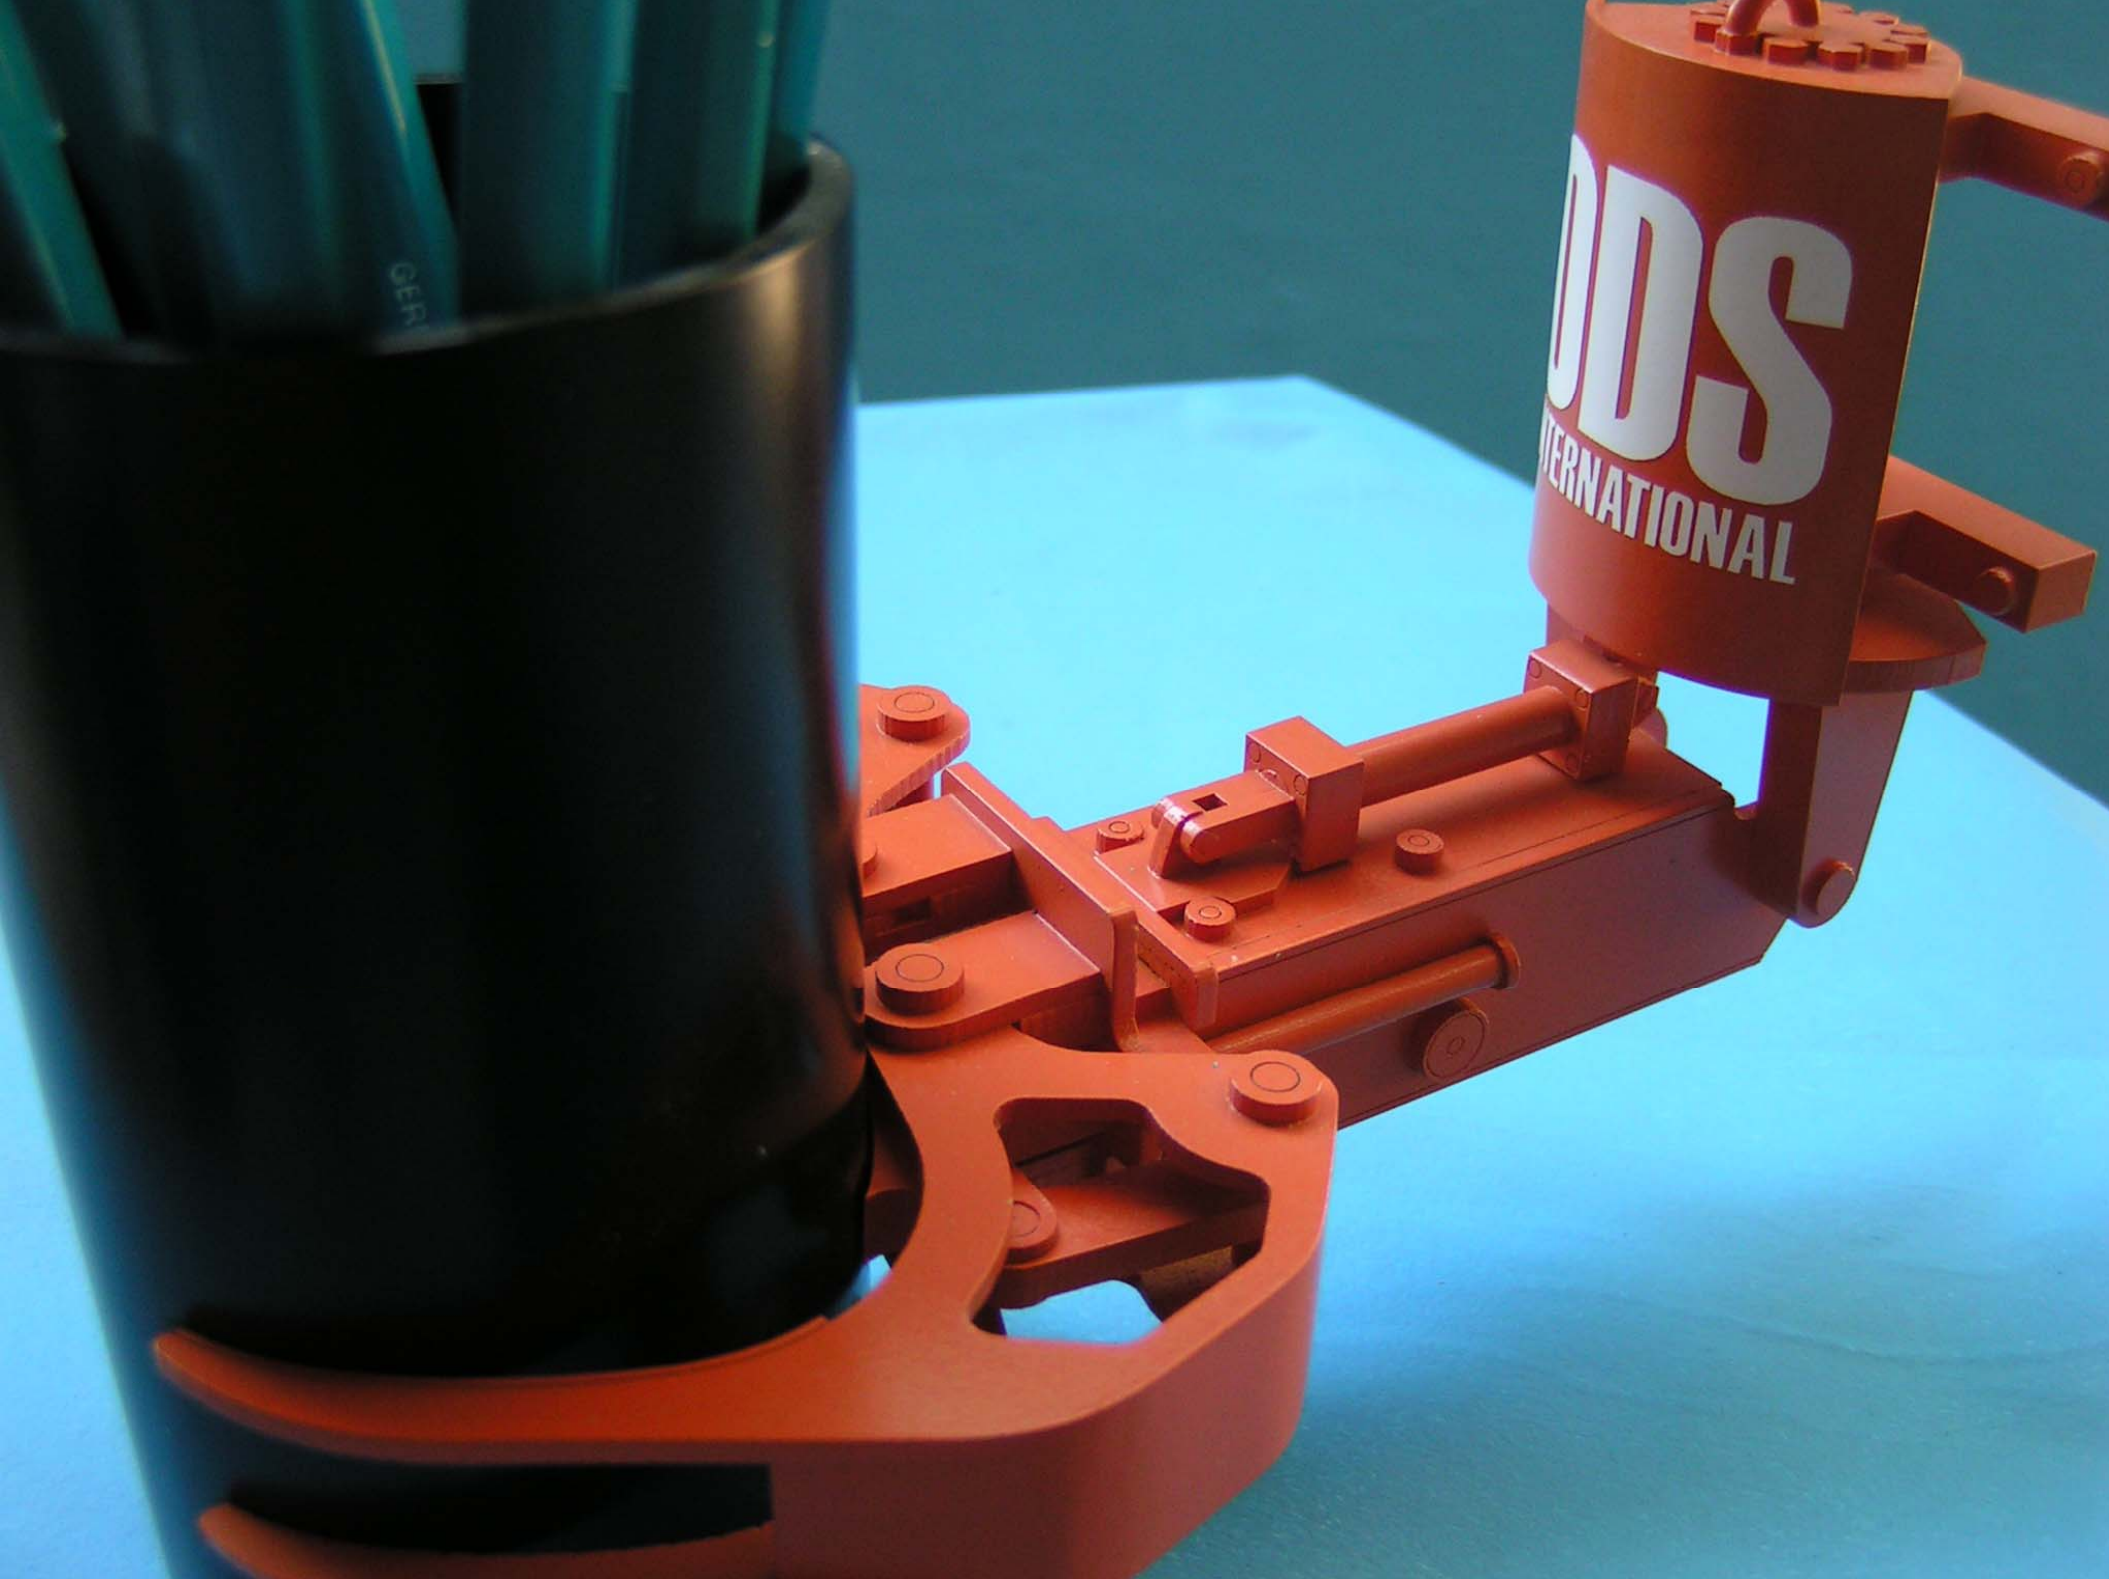

ODS
INTERNATIONAL

GERMANY