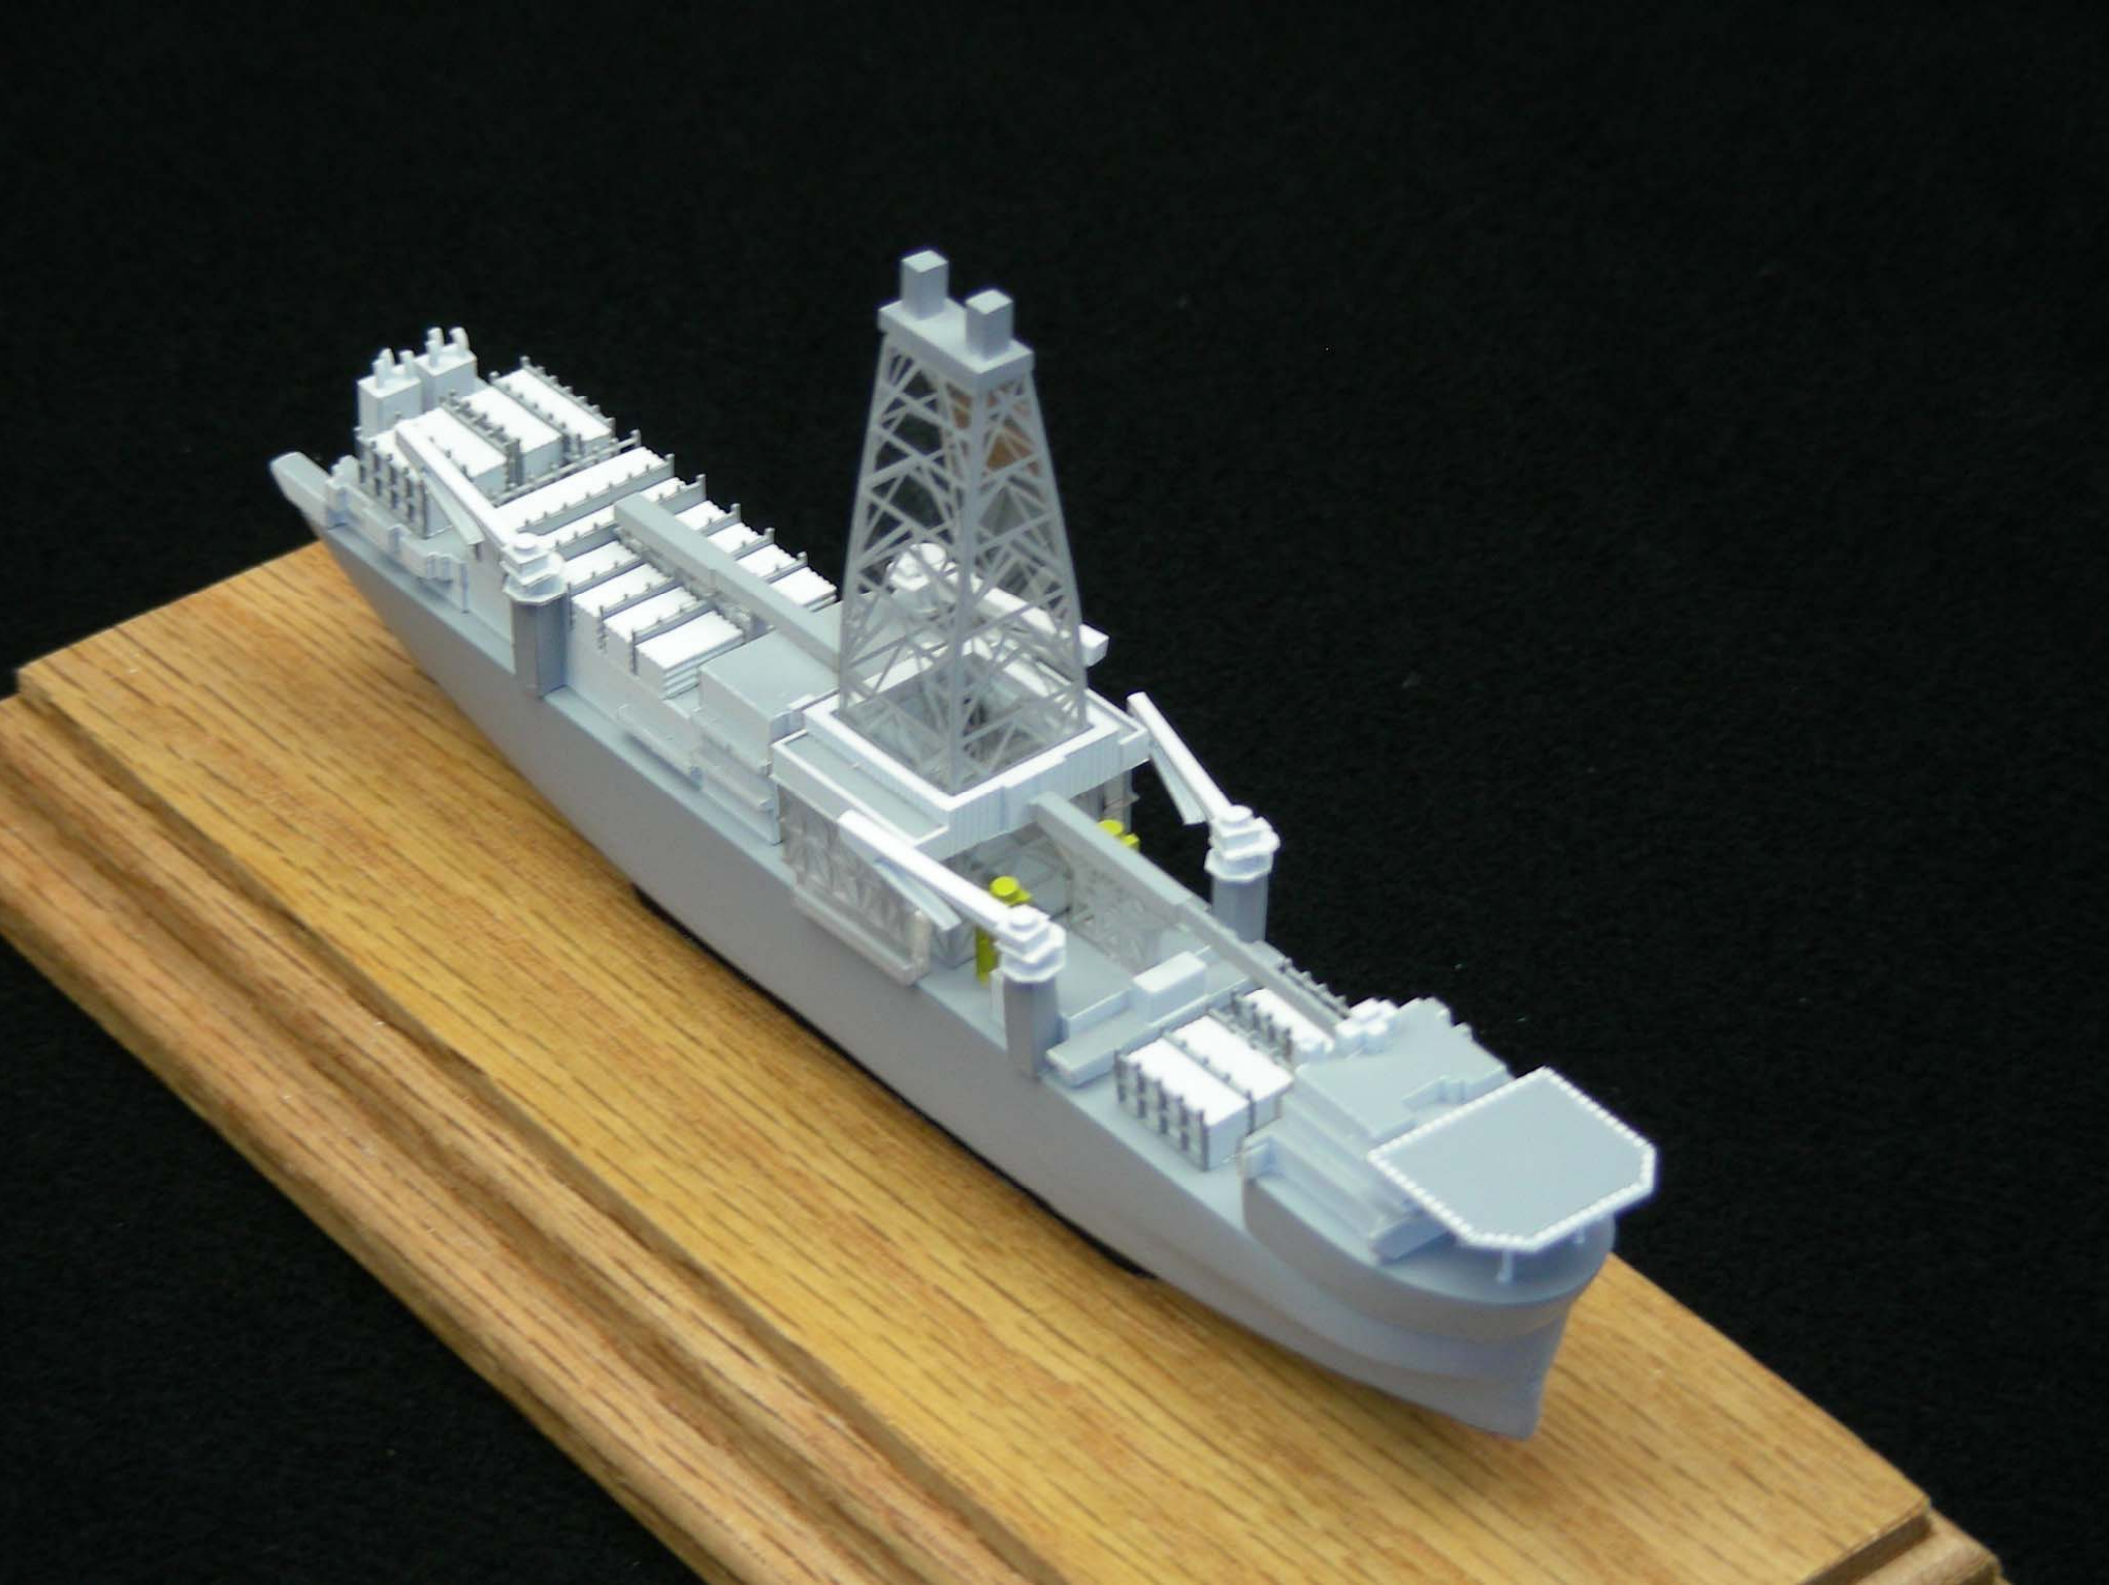

Order Size: 165 Units

Model Size: 4" x 6" x 5"h

Delivery Time: 20 Weeks

Photography: Coleman & Associates, and
Distinctive Displays

TRANSOCEAN DISCOVERER CLEAR LEADER
Delivered from DSME, Okpo, South Korea
Displacement 101,490 mt, Length 835 ft, Width 125 ft

DISCOVERER CLEAR LEADER
Offshore Supply Vessel - OHSV
Built in South Korea
Length 325 ft Width 72.5 ft

B&W

DISCOVERER CLEAR LEADER
Transocean

TIRANSOCEAN DISCOVERER CLEAR LEADER
Delivered from DSME, Okpo South Korea
Displacement: 101,490 mt. Length 835 ft. Width 125 ft.