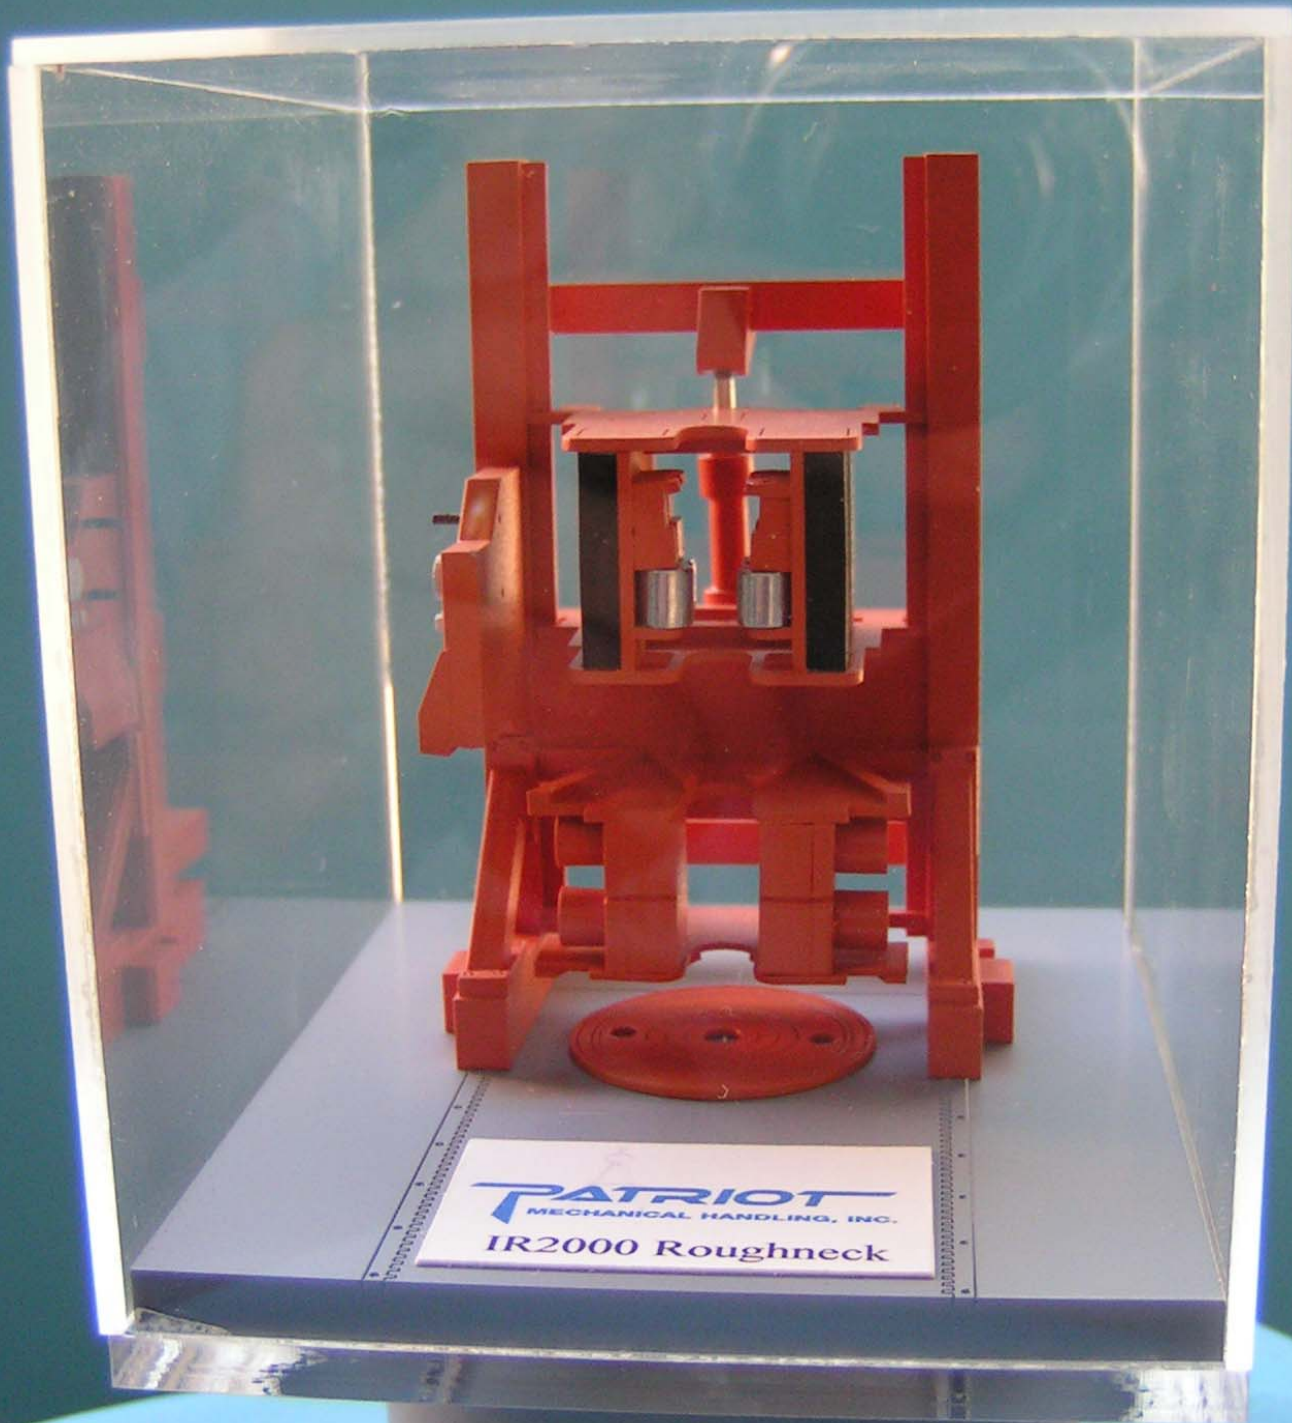

PATRIOT
MECHANICAL HANDLING, INC.

IR2000 Roughneck