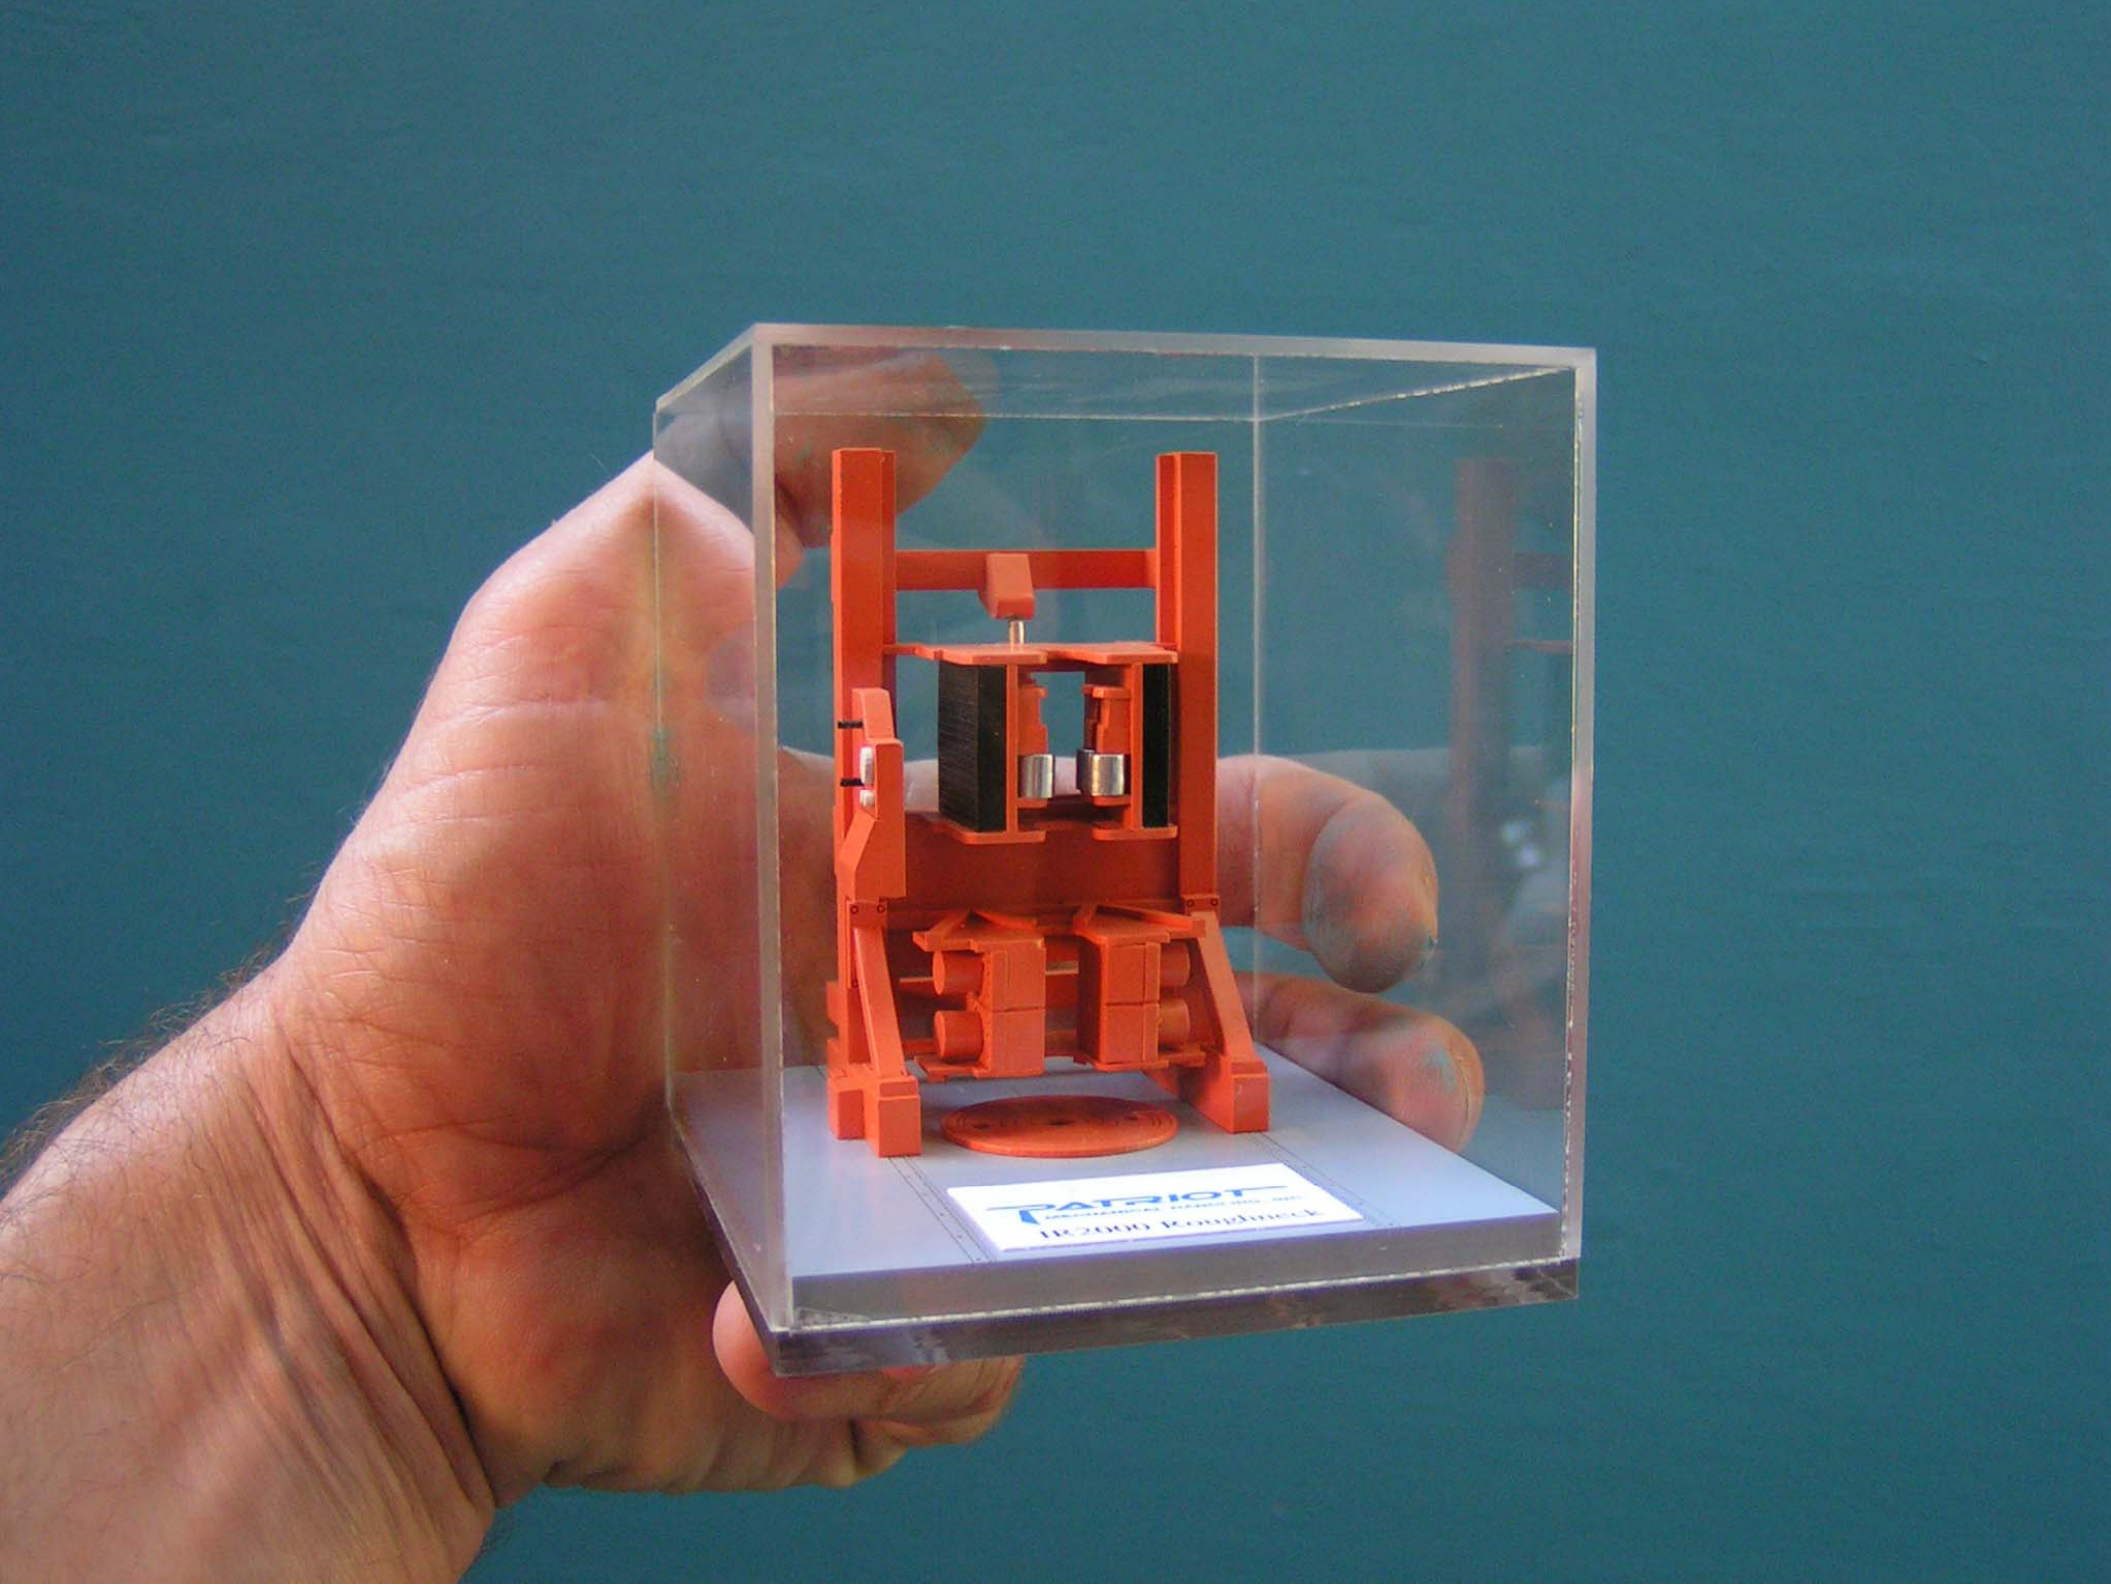

PATRIOT
II 2000
Component