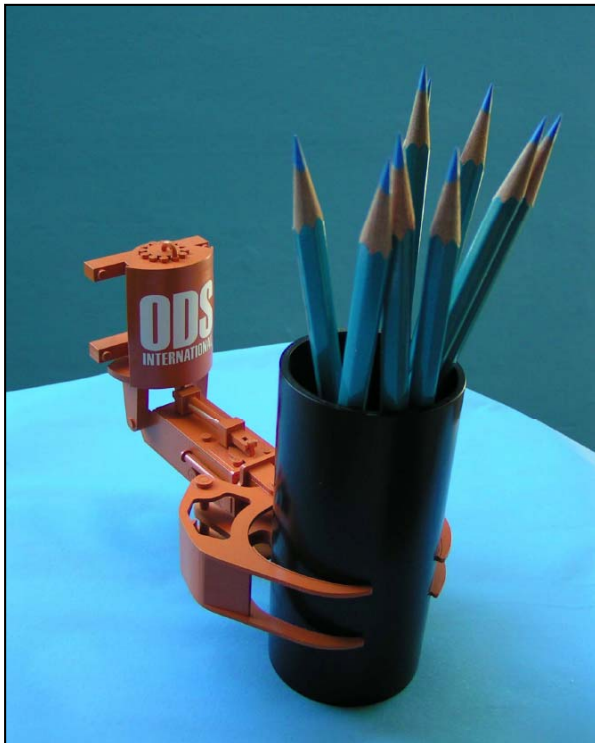

ODS PENCIL HOLDER

Client: ODS International, Inc.

Order Size: 100 Units

Model Size: 3.5" x 5.75" x 4.25"h

Delivery Time: 6 Weeks