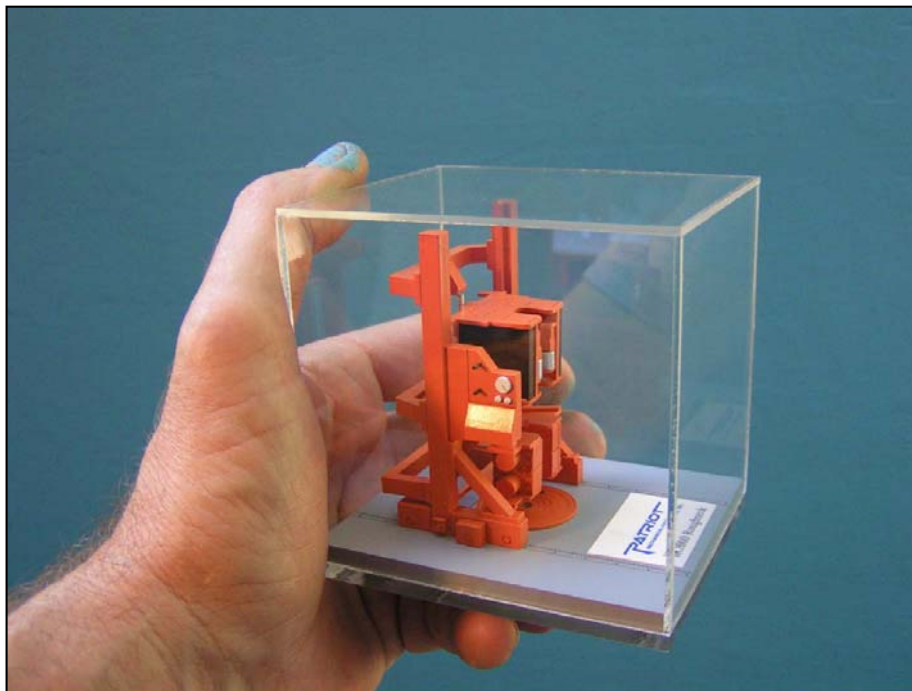

IRON ROUGHNECK

Client: Patriot Mechanical
Handling, Inc.

Order Size: 50 Units

Model Size: 3" x 3.5" x 3.5" h

Delivery Time: 2 Weeks